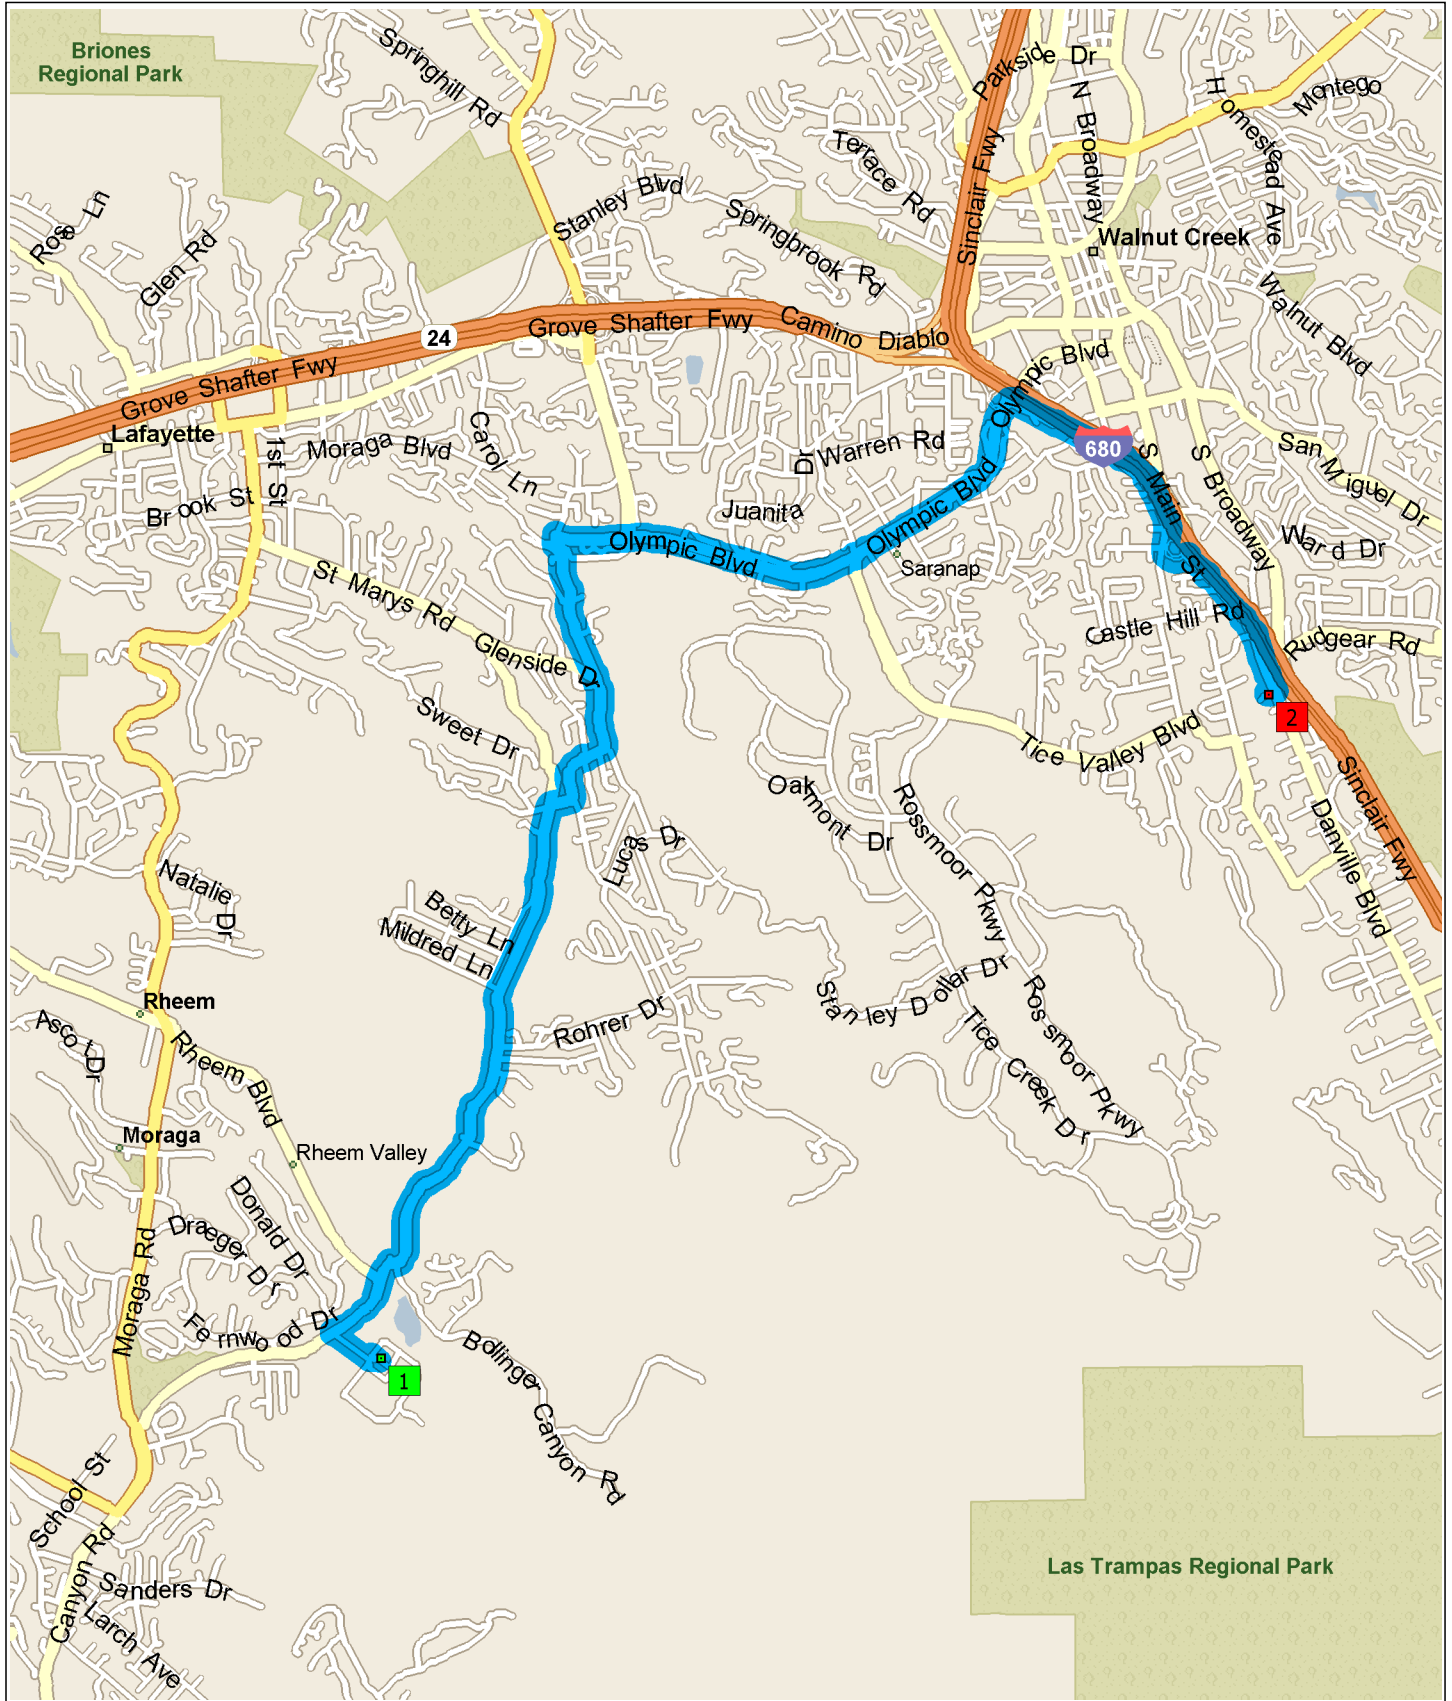

St. Mary's College of California to 35 Scripps Haven Ln, Alamo, CA 94507

7.2 miles; 15 minutes