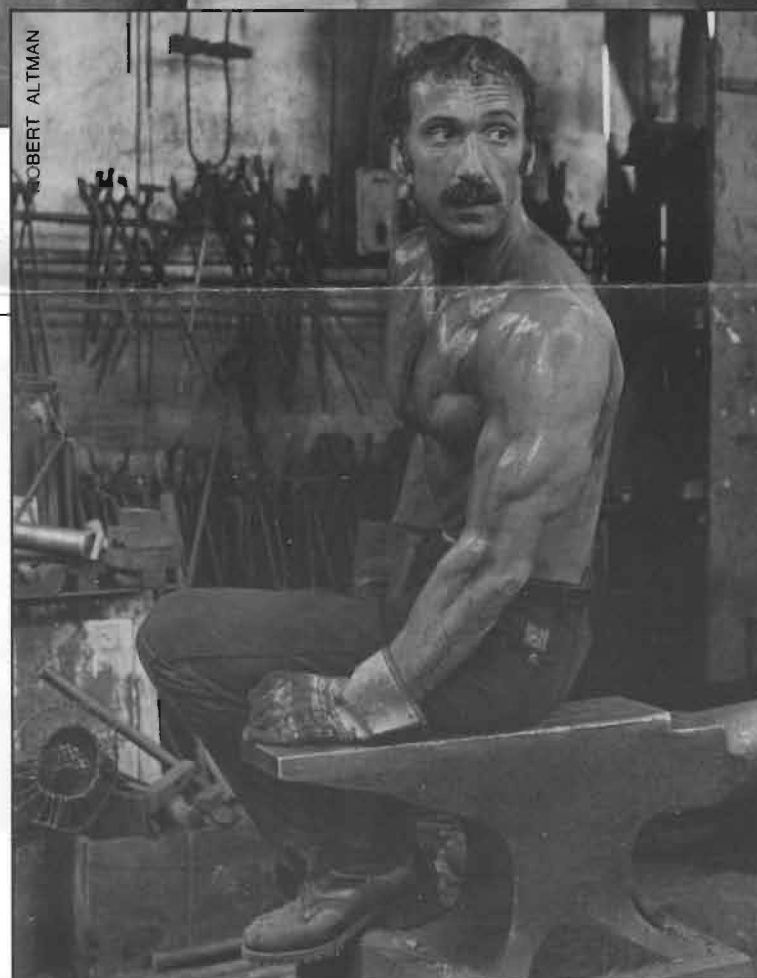

LARRY KUNKEL

LITHOGRAPH BY ANDERSON GRAPHICS INC.
VAN CO. 91425 0228 813429 1130

BOB GEARY

ROBERT ALTMAN

ROBERT ALTMAN

SAG / AFTRA
Height: 6' 1"
Weight: 185 lbs.
Hair: Brown
Eyes: Brown
Suit: 46R
Shirt: 16 1/2
Sleeve: 34
Waist: 30
Inseam: 34
Shoe: 12D