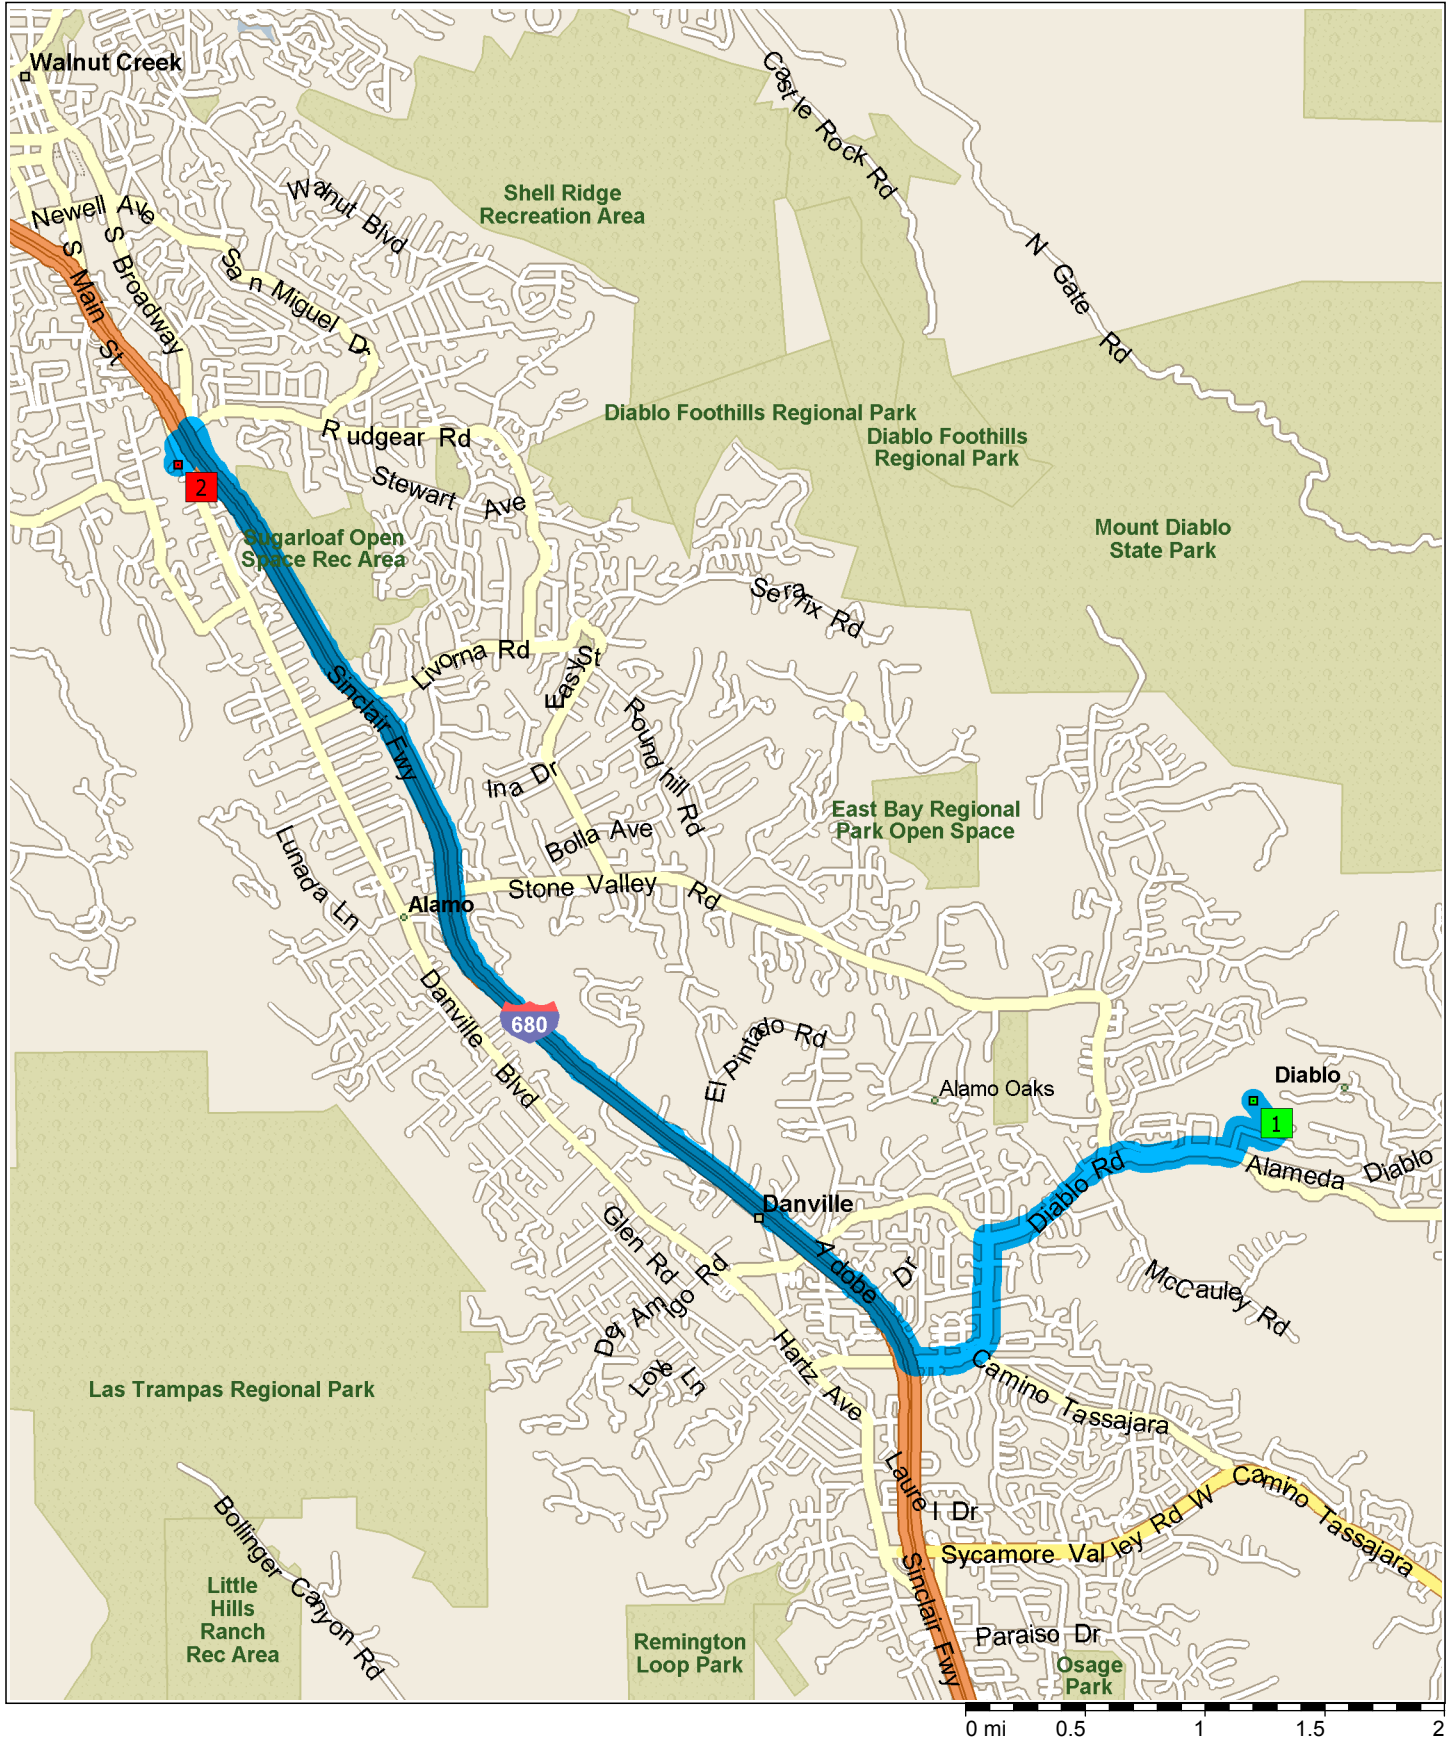

# Diablo Country Club to 35 Scripps Haven Ln, Alamo, CA 94507

7.6 miles; 12 minutes

9:00 AM 0.0 mi **1** Depart Diablo Country Club [1700 Club House Rd, Diablo CA 94528, (925) 837-9233] on Local road(s) (South-East) for 164 yds

9:00 AM 0.1 mi Road name changes to Canada Via for 0.1 mi

9:01 AM 0.2 mi Turn RIGHT (West) onto Calle Arroyo for 0.2 mi

9:02 AM 0.4 mi Turn RIGHT (West) onto Diablo Rd for 1.1 mi

9:05 AM 1.6 mi Turn LEFT to stay on Diablo Rd for 0.7 mi

9:06 AM 2.3 mi Take Ramp (RIGHT) onto I-680 [Sinclair Fwy] for 4.8 mi towards I-680 / Sacramento

9:10 AM 7.1 mi Turn RIGHT onto Ramp for 0.3 mi towards Rudgear Road

9:11 AM 7.4 mi Turn LEFT (South-West) onto Rudgear Rd for 164 yds

9:11 AM 7.5 mi Turn LEFT (South) onto Danville Blvd, then immediately turn RIGHT (West) onto Scripps Haven Ln for 174 yds

9:12 AM 7.6 mi **2** Arrive 35 Scripps Haven Ln, Alamo, CA 94507